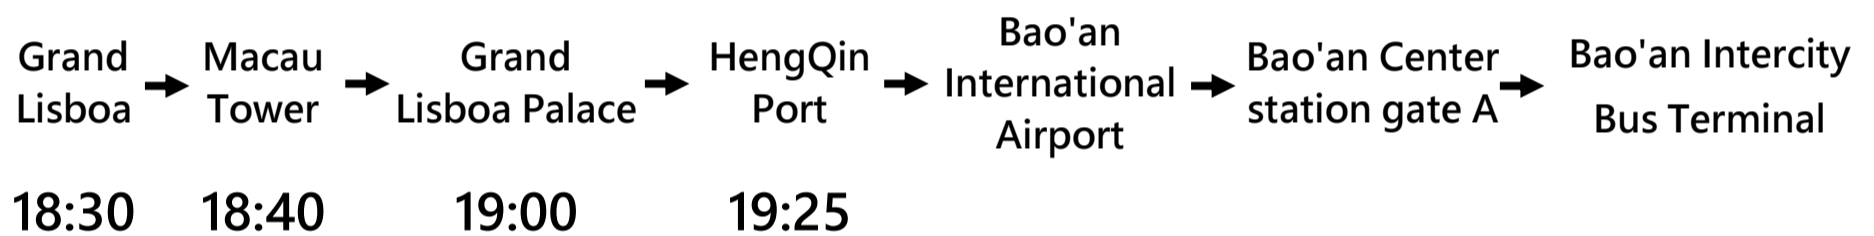

Shenzhen Cross-border Bus

From Shenzhen to Grand Lisboa

From Grand Lisboa to Shenzhen

Ticketing and Schedule
Enquiry : (853) 6699 5692