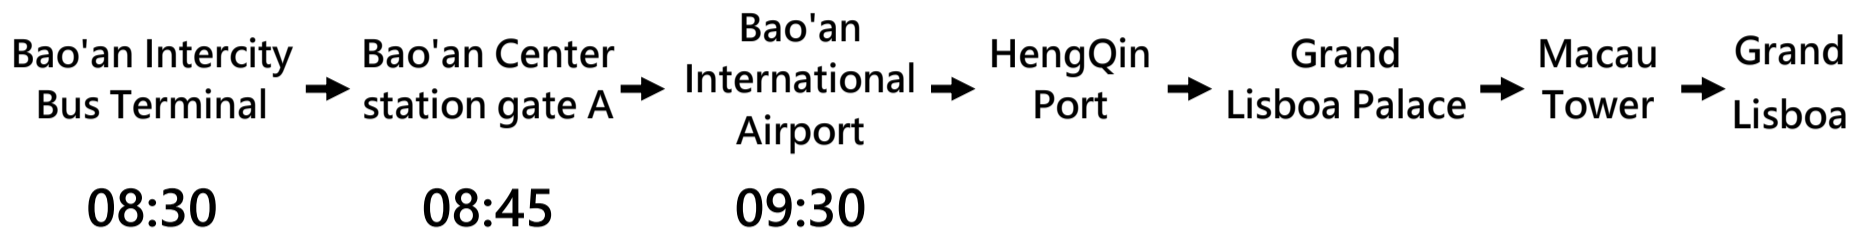

Shenzhen Cross-border Bus

From Shenzhen to Grand Lisboa

From Grand Lisboa to Shenzhen

Ticketing and Schedule
Enquiry : (853) 6699 5692